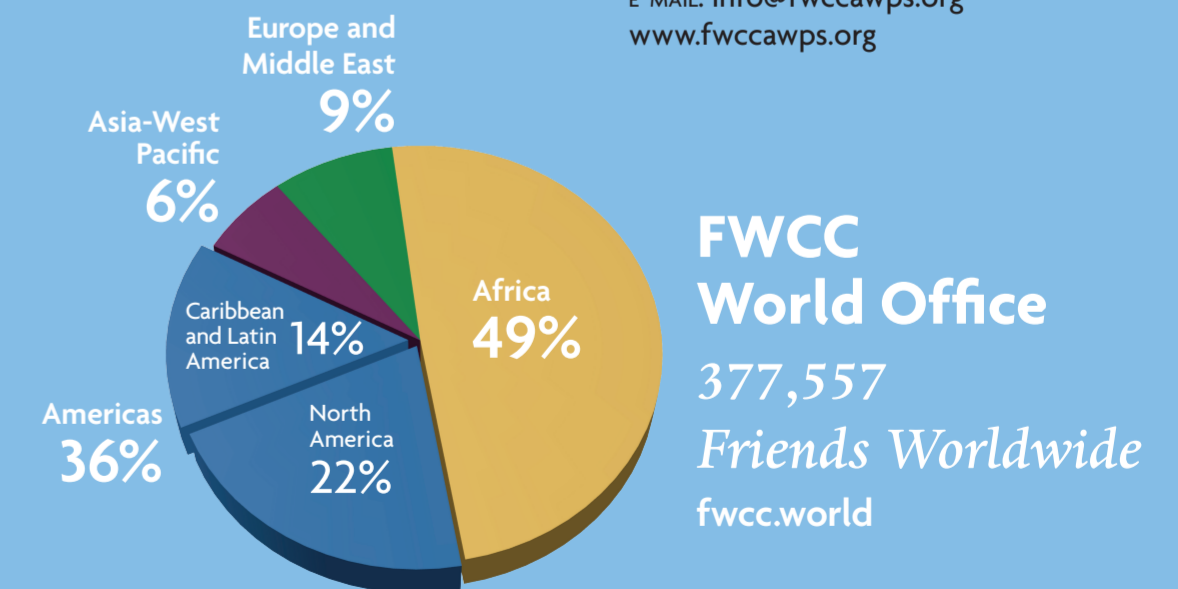

Five Offices Serving Quakers Around the World

WORLD OFFICE
173 Euston Road
London NW1 2AX, UK
PHONE: +44 (0)207 663 1199
E-MAIL: world@friendsworldoffice.org
fwcc.world
UK Charity 211647

AFRICA SECTION
PO Box 41946
Nairobi, Kenya
PHONES: +254 2 570 077
+254 2 567 601
E-MAIL: fwccas@gmail.com
www.fwccafrika.org

SECTION OF THE AMERICAS
1506 Race Street
Philadelphia, PA 19102, USA
PHONE: +1 215 241 7250
FAX: +1 215 241 7285
E-MAIL: americas@fwccamericas.org
www.fwccamericas.org

EUROPE AND MIDDLE EAST SECTION
PO Box 1157
Histon
Cambridge CB24 9XQ, UK
PHONE: +44 1223 479585
E-MAIL: emes@fwccemes.org
www.fwccemes.org

ASIA-WEST PACIFIC SECTION
PO Box 6063 O'Connor
ACT Australia 2602
PHONE: +61 402 745 548
E-MAIL: info@fwccawps.org
www.fwccawps.org