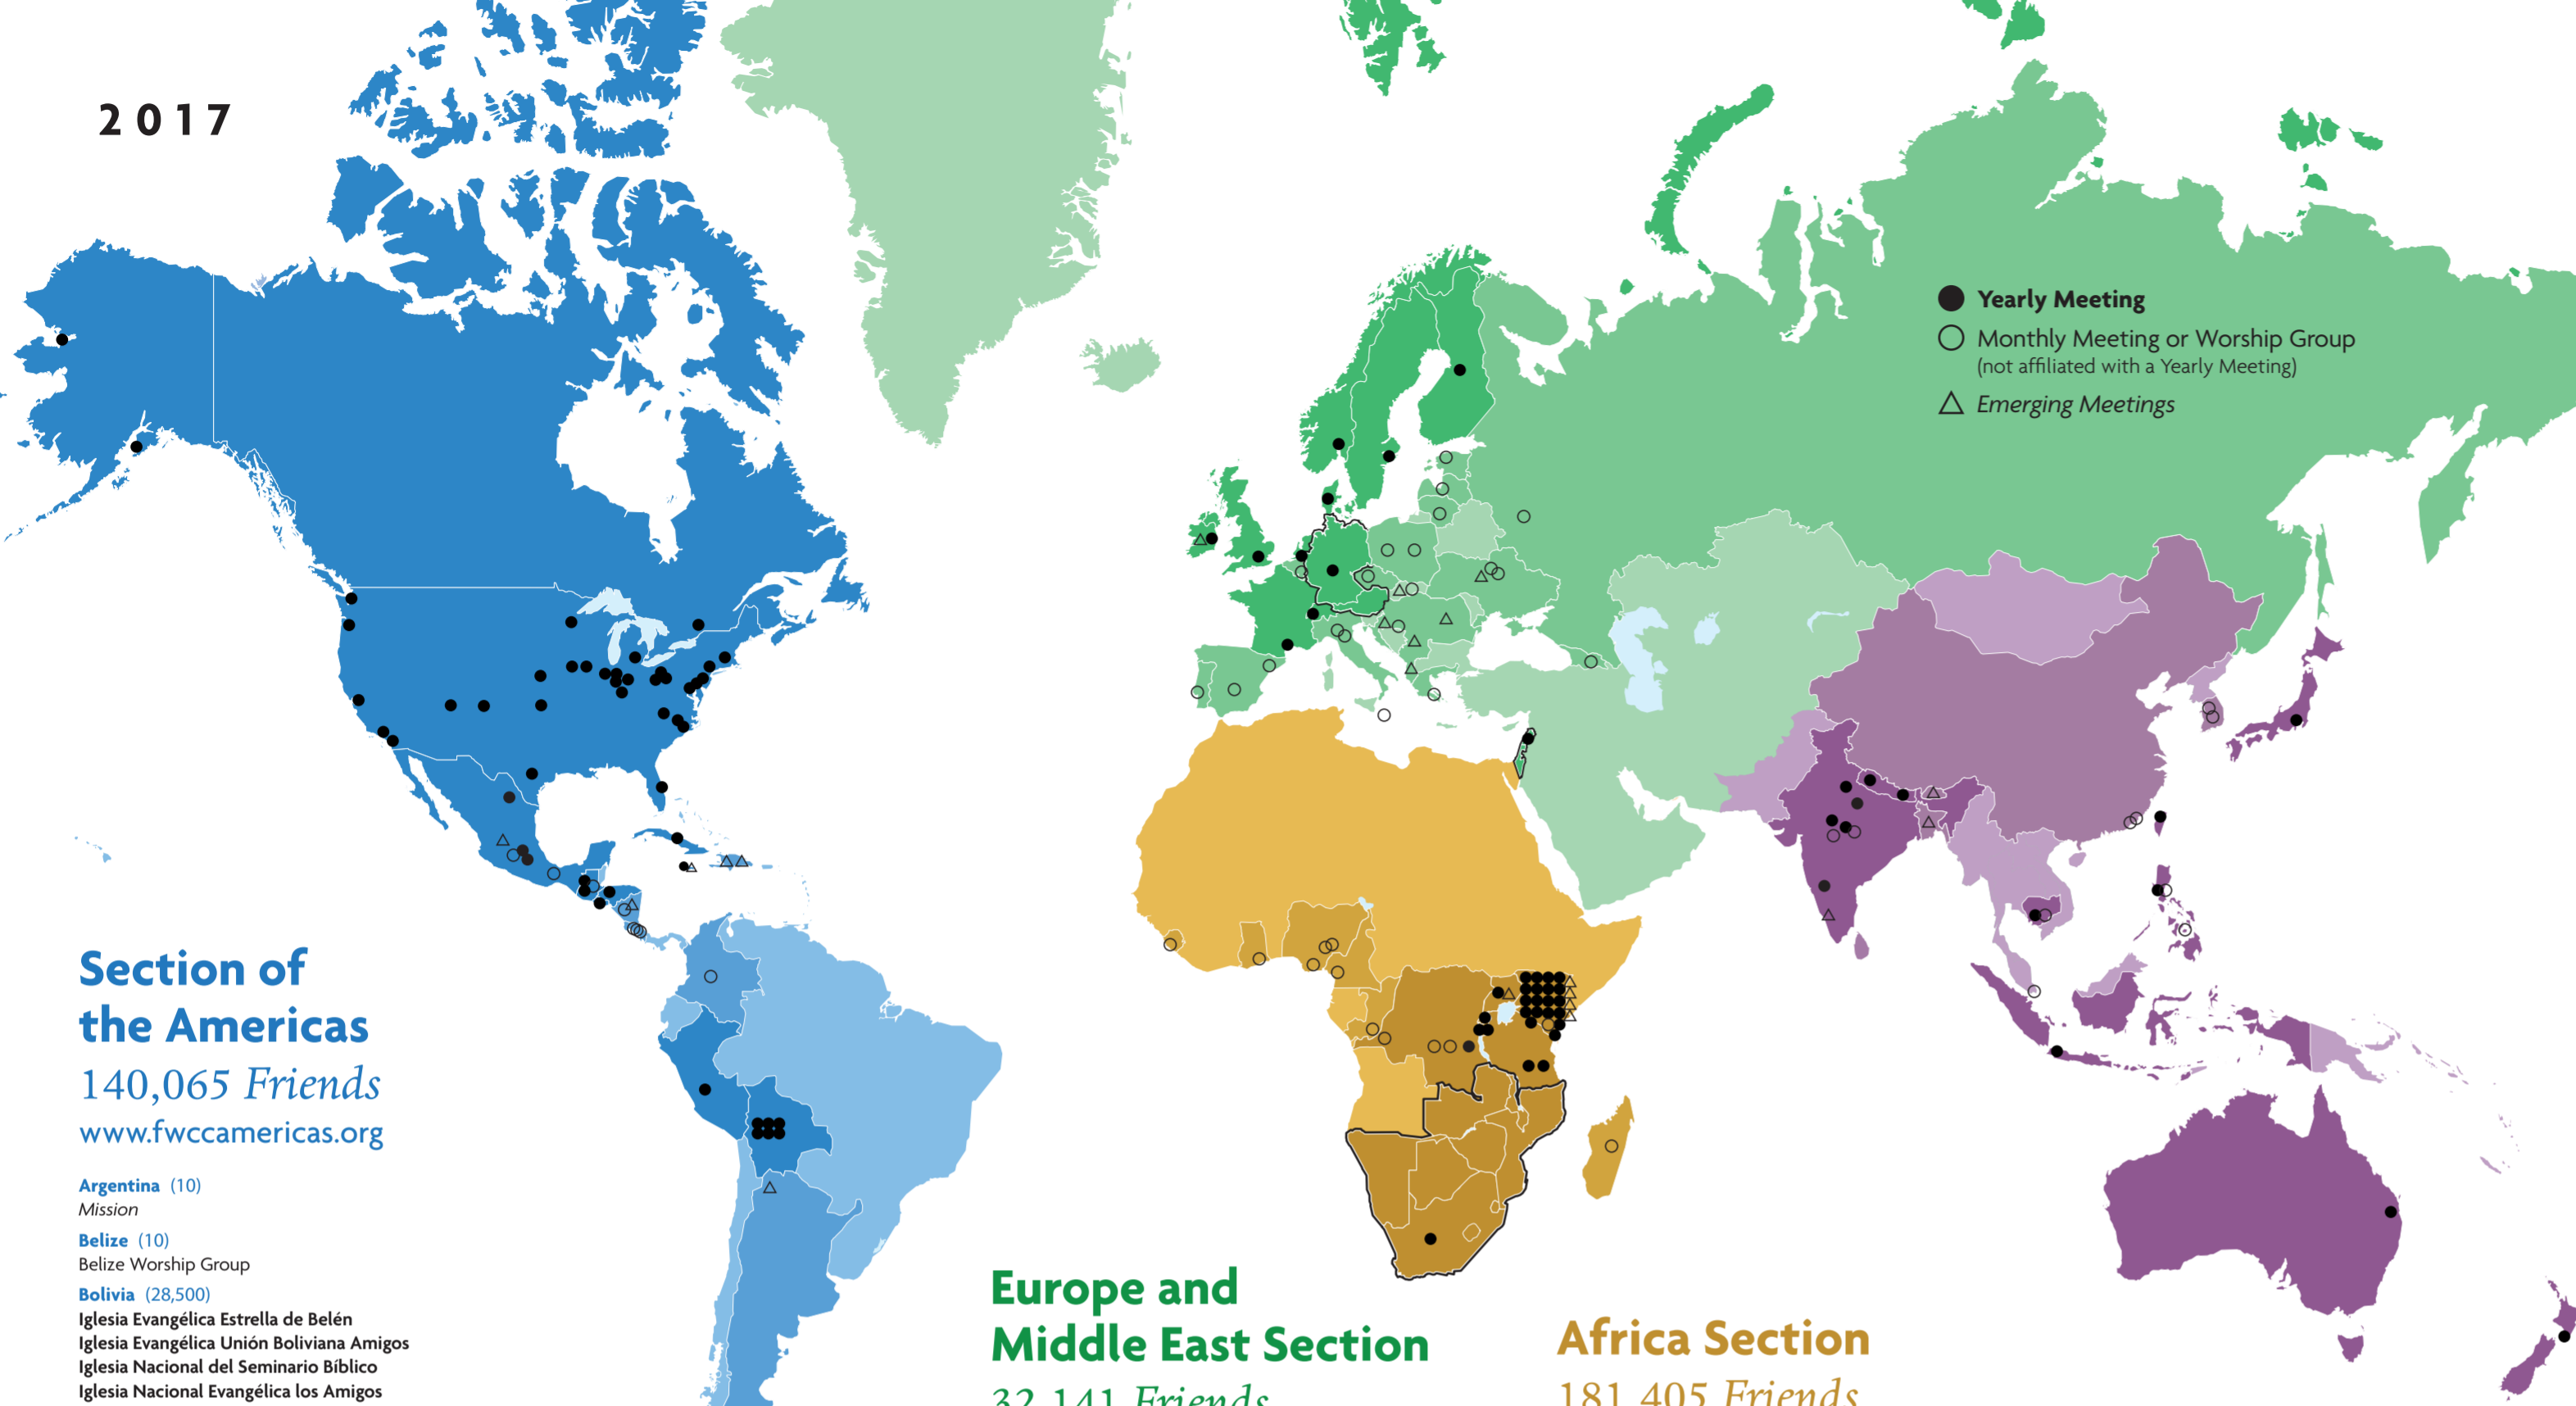

2017

FRIENDS WORLD COMMITTEE FOR CONSULTATION

FWCC Finding Quakers Around the World

Connecting Friends

Crossing Cultures

Changing Lives

... through Faith

Section of the Americas

- United States** (80,092)
Alaska Friends Conference
Alaska YM
Baltimore YM
Central YM
Evangelical Friends Church Eastern Region
Evangelical Friends Church Mid-America YM
Evangelical Friends Church Southwest
Great Plains YM
Illinois YM
Indiana YM
Intermountain YM
Iowa YM (Conservative)
Iowa YM (FUM)
Lake Erie YM
New Association of Friends
New England YM
New York YM
North Carolina YM (Conservative)
North Carolina YM (FUM)
North Pacific YM
Northern YM
Northwest YM of Friends Church
Ohio YM
Ohio Valley YM
Pacific YM
Philadelphia YM
Piedmont Friends YM and Fellowship
Rocky Mountain YM
South Central YM
Southeastern YM
Southern Appalachian YM and Association
Western Association of Friends
Western YM
Wilmington YM